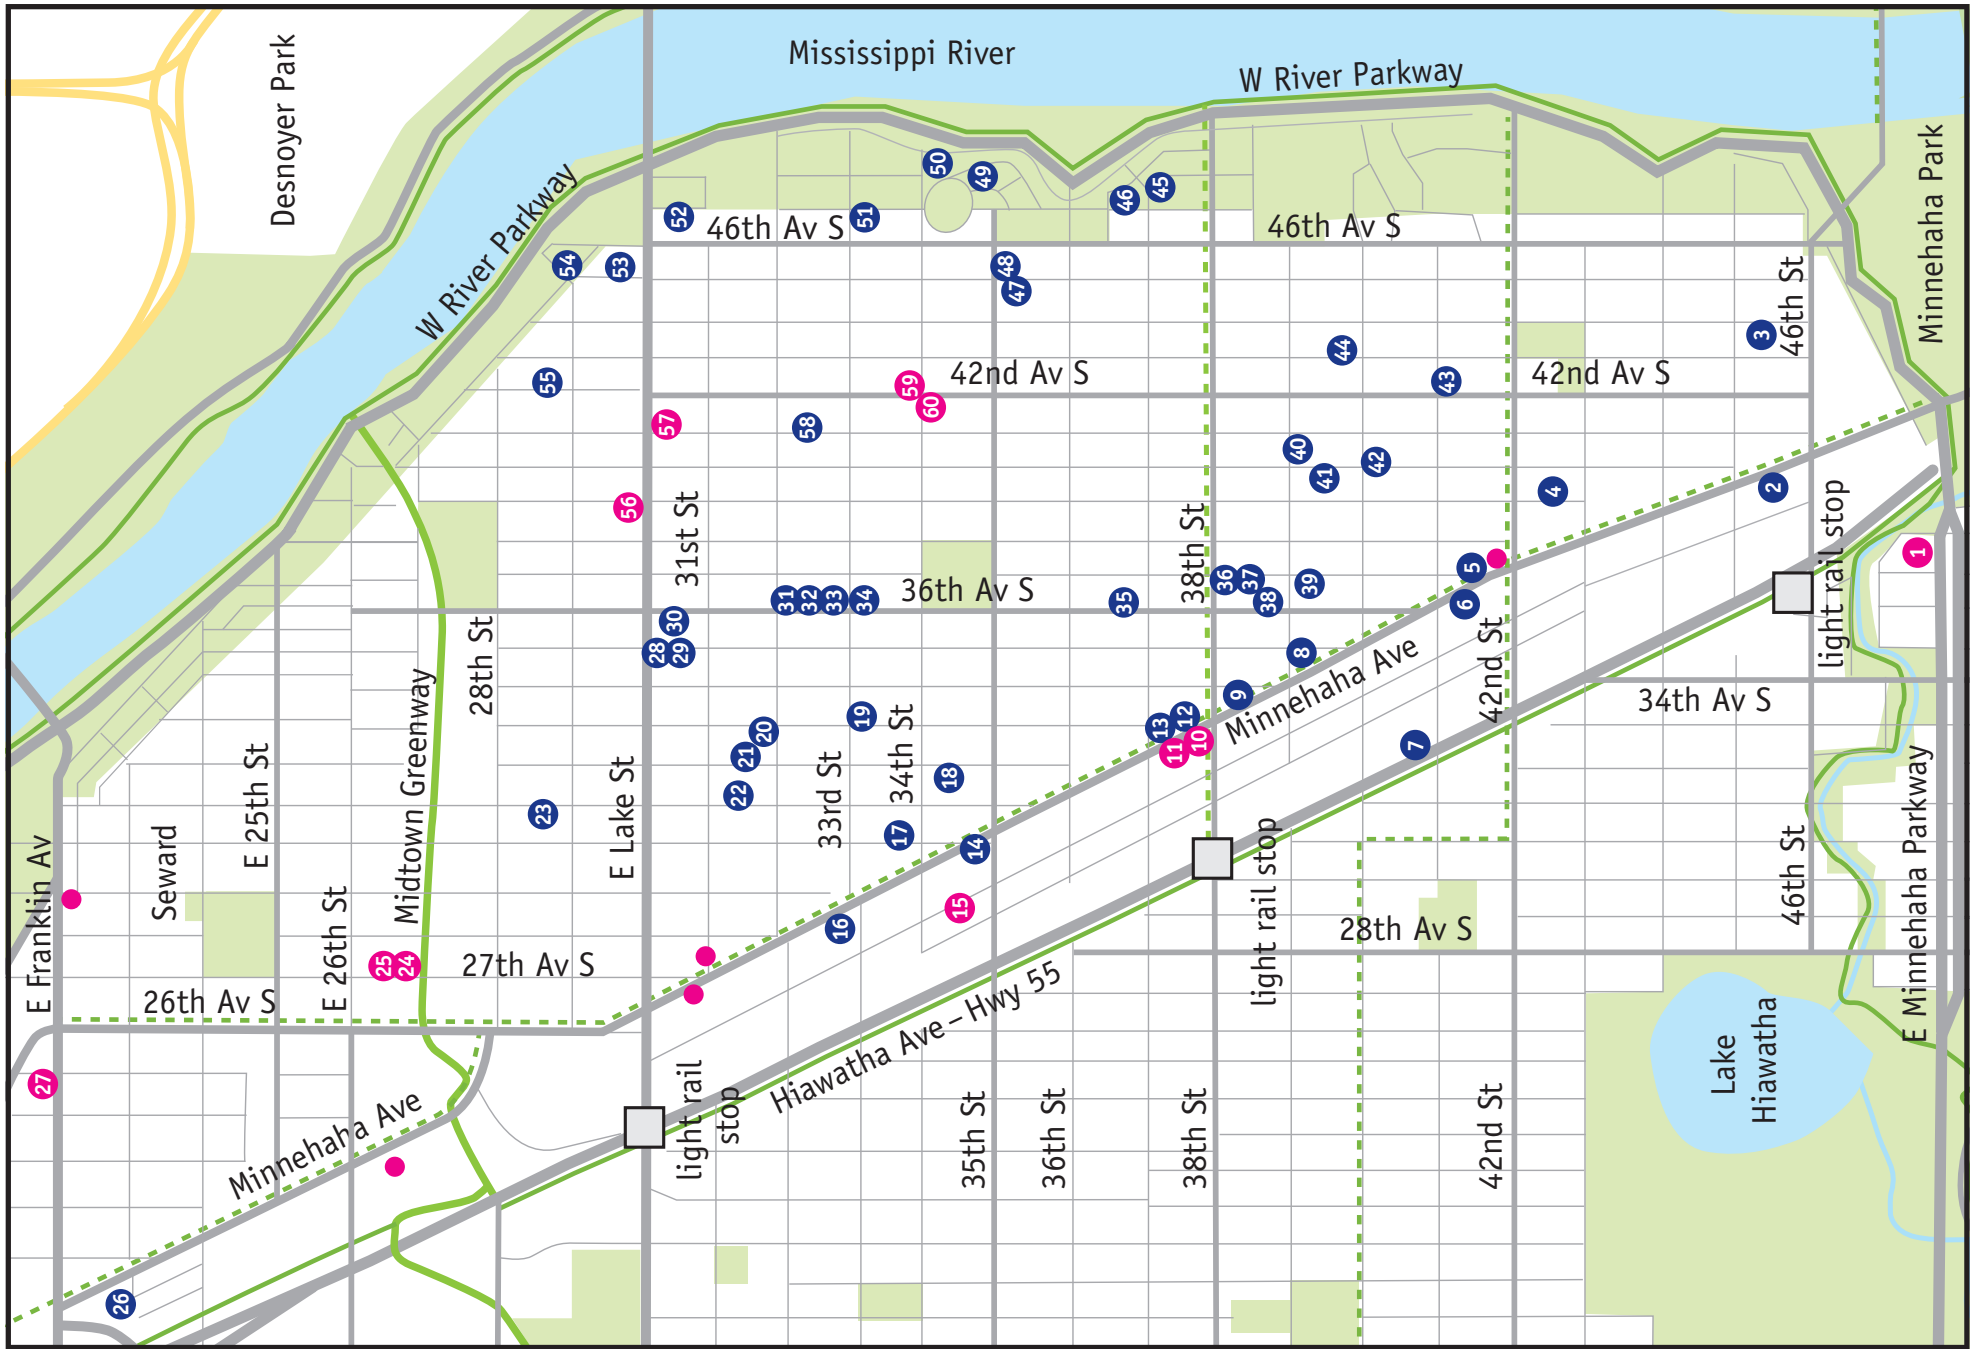

2023 LoLa Art Crawl

— bike lane
 — bike path
 ● artist site
 ● sponsor location with artists
 ● sponsor location

Thank you to our Pillar and Platinum sponsors:

- 1 3718 E Minnehaha Pkwy**
Greg Leier and Bob Schmitt
Painting, textiles, mixed media, recycled/repurposed
- 2 4524 Minnehaha Ave So**
Richard Bonk
Mixed media
Laura Burlis
Mixed media, clay
Carol Patt
Clay
Duane Tougas
Wood, sculpture
Anita White
Drawing, painting
Wallace White
Painting, drawing
- 3 4516 44th Ave So**
Klee Burke
Jewelry
- 4 4239 39th Ave So**
Kate Cuthbert
Textiles, recycled/repurposed
- 5 4141 Minnehaha Ave So**
Katie Cameron
Clay
- 6 4140 Minnehaha Ave So**
Frank Belland
Glass, drawing
Michael MacDonald
Mixed media, other
- 7 4041 Hiawatha Ave So**
Marilyn Dornfeld
Painting
Barb Morrison
Painting
- 8 3911 Minnehaha Ave So**
Ella Ritzman
Fiber, recycled/repurposed
- 9 3823 Minnehaha Ave So**
Amy Hamack
Jewelry, other
- 10 3750 Minnehaha Ave So**
Teresa Chillingworth
Jewelry, recycled/repurposed
- 11 3748 Minnehaha Ave So**
Claire Johnson and Sandy Rude
Glass, clay, textiles
- 12 3721 Minnehaha Ave So**
Maryanne Rivers
Jewelry
Stacie Forbes
Jewelry, recycled/repurposed
- 13 3715 Minnehaha Ave So**
Kelly J Gordon
Painting, drawing
Heather MacKenzie
Fiber
- 14 3458 Minnehaha Ave So**
Sara Kahn
Painting, drawing
- 15 3450 Snelling Ave**
Lisa Anderson
Painting
Meg Erke
Mixed media, painting
Kathy Jensen
Jewelry
Ashley Pernitz
Fiber, recycled/repurposed
Kenneth Wenzel
Painting
- 16 3260 Minnehaha Ave So**
Ricardo Levins Morales
Drawing, book arts
- 17 3349 30th Ave So**
Becky Oftedal
Printmaking
Sarah Schoolcraft
Clay, jewelry
- 18 3420 32nd Ave So**
Gordon Coons
Painting, printmaking
- 19 3301 33rd Ave So**
Peter Giebink
Photography, mixed media
Carmen Elate and Jacques Elate Joss
Textiles, book arts
- 20 3154 33rd Ave So**
Ken Johnson and Gwen Partin
Drawing, painting, printmaking
- 21 3145 32nd Ave So**
Kari Maxwell
Painting
- 22 3129 31st Ave So**
Jinjer Markley
Drawing, painting
Presley Martin
Sculpture, recycled/repurposed
- 23 2838 31st Ave So**
Nancy Schultz
Textiles, fiber
- 24 2637 27th Ave So**
Thomas Guelcher
Wood (Suite 112)
Susan Kolstad
Mixed media (Suite 241)
Masako Onodera
Jewelry (Suite 220)
Noelle Wolf
Mixed media (Suite 248)
- 25 E 26th St & 27th Ave So**
Natalie Reece
Seward Weavers
Fiber, textiles
- 26 2213 Snelling Ave**
FOCI Minnesota Center for Glass Arts
Glass
- 27 2424 E Franklin Ave**
Carolina Niebres
Clay
Sue Schweitzer
Clay
Beth Thompson
Sculpture, clay
- 28 3425 E Lake St**
John Flomer
Mixed media, painting
- 29 3022 35th Ave So**
Alden Brelie
Painting, drawing
- 30 3026 36th Ave So**
Jane Strauss
Photography
- 31 3223 36th Ave So**
Theresa Harsma
Book arts, mixed media
Lee Love
Clay
Jean Shannon
Print making, painting
- 32 3229 36th Ave So**
Jim Freitag
Drawing, painting
- 33 3231 36th Ave So**
Mary Ila Duntemann
Glass, jewelry
Marcy Hokenson
Fiber, drawing
Chris Miller
Glass, recycled/repurposed
- 34 3305 36th Ave So**
Andrea From
Queerhaven Art Collective
Mixed media
- 35 3653 36th Ave So**
Susan Daughtry
Clay
Leigh Jirges
Floral arrangements
- 36 3800 37th Ave So**
Marian Anderson
Photography
Molly Anderson Krahn
Clay
Lisa Arnold
Painting
Emily Madland
Jewelry
Anna Rau
Painting, drawing
- 37 3840 37th Ave So**
Bayla McDougal
Mixed media
- 38 3845 36th Ave So**
Chris Balck
Wood, photography
Karen Grimm
Fiber, recycled/repurposed
- 39 3924 37th Ave So**
Linda Hatfield
Drawing
- 40 4015 E 39th St**
Isabel Scott
Photography, painting
- 41 3932 40th Ave So**
Lauren Henry
Textiles
- 42 4005 40th Ave So**
Bob Payton
Textiles
- 43 4101 42nd Ave So**
Bambi Wendt
Painting, book arts
- 44 3949 43rd Ave So**
Greta Bahnemann
Mixed media, book arts
Rebecca Moss
Mixed media, drawing
- 45 3706 48th Ave So**
Melanie McRae
Textiles, other
- 46 3641 47th Ave So**
Gitte Mohr
Painting
Karen Nestingen
Painting, mixed media
Diane Weinerman
Painting
- 47 3504 45th Ave So**
Margaret Dittrich
Jewelry
Ann Opatz
Fiber
Michael Stowell
Clay
- 48 3501 45th Ave So**
Cindy Pai
Clay
- 49 4729 Isabel Ave**
Stephanie Daily
Soaps, fiber
Jim Hughes
Photography
Cherie Rinehart-Burke
Painting, jewelry, mosaics
- 50 3416 Edmund Blvd**
Shirlene Perrin
Painting
Sandra Theis
Painting, drawing
Michelle van Kuijk
Painting, other
Denise Williams
Basketry
- 51 3304 47th Ave So**
Michael Trosman
Wood
- 52 3020 47th Ave So**
Mary Burke Lynch
Painting
Jeanne Tamura
Clay
JP Winker
Wood, painting
Mary Winker
Clay
Tess Winker
Printmaking
- 53 2919 45th Ave So**
Linda Feltes and Erick Wiger
Glass, clay
- 54 2901 Dorman Ave**
Kevin Venerus
Wood
- 55 2837 42nd Ave So**
Maggie Paulson
Clay, jewelry
- 56 3822 E Lake St**
Baya Clare
Drawing, mixed media
- 57 4103 East Lake St**
Nina Katayama
Jewelry
- 58 3221 41st Ave So**
Brendon Farley
Painting
- 59 3347 42nd Ave So**
Beth Wicklund
Printmaking
Rebecca Wicklund
Jewelry
- 60 3400 42nd Ave So**
Breezy Callens
Jewelry, recycled/repurposed
Lizzie Christian
Printmaking, painting
Jim Dunn
Metal, jewelry
Chanelle Gallagher
Clay
Leann Johnson
Clay, jewelry
Megan Moore
Painting
Heather Nuber
Jewelry, textiles
Emma Remer
Candles in vintage vessels